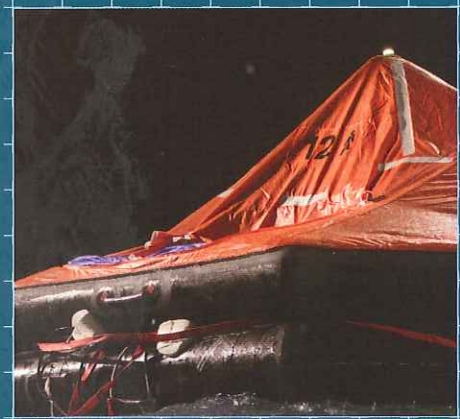

DEUTSCHE SCHLAUCHBOOT

LR 07

DSB Rettunginseln

DSB Liferrafts

DEUTSCHE SCHLAUCHBOOT

DSB – Deutsche Schlauchboot GmbH & Co KG
Postfach 1155
D-37628 Eschershausen

Telefon: +49(0)55 34 3 01 -0
Fax: +49(0)55 34 3 01 -2 00
e-mail: info@deutsche-schlauchboot.de
web: www.deutsche-schlauchboot.de

Dealer / Distributor:

LR 07

Dimensions and Weights

(max drop height 36m)

LR07	Inflated Liferaft Dimensions				Liferaft packed in container with				Weight	
					A Pack		B Pack		A Pack	B Pack
raft size	length	breadth	Width (across flats)	height	length	Diameter	length	Diameter		
6	2290	1700	-	1140	1260	485	1050	610	76	63
8	2720	1850	-	1160	1260	485	1050	610	80	63
10	-	-	2660	1520	1156	584	1260	485	99	80
12	-	-	2860	1560	1156	584	1260	485	108	85
12DL	-	-	2860	1560	1156	584	1260	485	113	92
16	-	-	3270	1740	1308	685	1156	584	139	101
16DL	-	-	3270	1740	1308	685	1156	584	141	106
20	-	-	3670	1750	1308	685	1156	584	160	106
20DL	-	-	3670	1750	1308	685	1308	685	163	123
25	-	-	4070	1960	1308	685	1308	685	180	130
25DL	-	-	4070	1960	1308	685	1308	685	185	135

All weights and dimensions are approximate and may be subject to slight variation

Features of DSB Liferrafts;

- » Manufactured from double-coated corrosion and abrasion resistant rubber
- » Fully enclosed double skinned high visibility canopy complete with retro-reflective tape
- » Semi-rigid easy access boarding ramp
- » Large water pockets to ensure maximum stability when inflated
- » Fully insulated floor to ensure maximum thermal protection