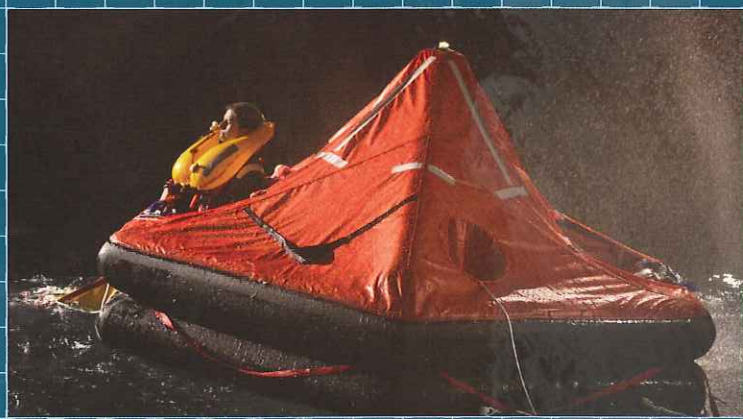

DEUTSCHE SCHLAUCHBOOT

LR 07

DSB Rettunginseln

DSB Liferrafts

DEUTSCHE SCHLAUCHBOOT

DSB – Deutsche Schlauchboot GmbH & Co KG
Postfach 1155
D-37628 Eschershausen

Telefon: +49(0)55 34 3 01 -0
Fax: +49(0)55 34 3 01 -2 00
e-mail: info@deutsche-schlauchboot.de
web: www.deutsche-schlauchboot.de

Dealer / Distributor:

LR 07

Dimensions and Weights

(max drop height 36m)

LR07	Inflated Liferaft Dimensions				Liferaft packed in container with				Weight	
					A Pack		B Pack		A Pack	B Pack
raft size	length	breadth	Width (across flats)	height	length	Diameter	length	Diameter		
6	2290	1700	-	1140	1260	485	1050	610	76	63
8	2720	1850	-	1160	1260	485	1050	610	80	63
10	-	-	2660	1520	1156	584	1260	485	99	80
12	-	-	2860	1560	1156	584	1260	485	108	85
12DL	-	-	2860	1560	1156	584	1260	485	113	92
16	-	-	3270	1740	1308	685	1156	584	139	101
16DL	-	-	3270	1740	1308	685	1156	584	141	106
20	-	-	3670	1750	1308	685	1156	584	160	106
20DL	-	-	3670	1750	1308	685	1308	685	163	123
25	-	-	4070	1960	1308	685	1308	685	180	130
25DL	-	-	4070	1960	1308	685	1308	685	185	135

All weights and dimensions are approximate and may be subject to slight variation

Features of DSB Liferrafts;

- » Manufactured from double-coated corrosion and abrasion resistant rubber
- » Fully enclosed double skinned high visibility canopy complete with retro-reflective tape
- » Semi-rigid easy access boarding ramp
- » Large water pockets to ensure maximum stability when inflated
- » Fully insulated floor to ensure maximum thermal protection